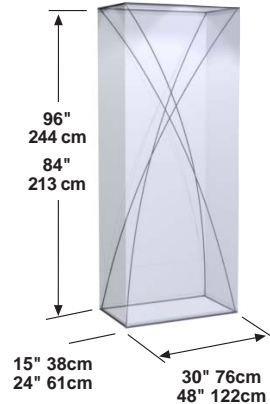

Quad Tower Display

Innovation
For Results®

Simple... and Cost Effective

Use depth and dimension to
create a lasting impression.

The Quad Tower display towers over the competition. A three dimensional column of graphics, where your message will be seen and remembered from every direction at once. The Quad Tower is lightweight, durable and extremely portable. Optional lighting can be added for even greater impact. Backed by a lifetime repair and replace warranty.

Easy set-up with 4X
the graphic appeal at
1/3 the price!

Quad Tower - Rectangular

Quad Tower - Square

Total Kit™
In A Case!

- Branding in every direction
- Create stunning columns
- Use at trade shows and smaller events
- Great for public spaces
- Sets up in minutes
- Change graphics with ease
- Optional lighting and case accessories
- Lifetime Repair and Replace Warranty