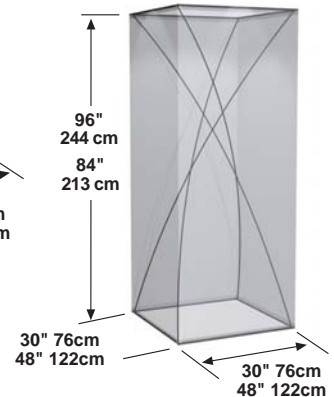

Quad Tower Display

Innovation
For Results®

Simple... and Cost Effective

Use depth and dimension to
create a lasting impression.

The Quad Tower display towers over the competition. A three dimensional column of graphics, where your message will be seen and remembered from every direction at once. The Quad Tower is lightweight, durable and extremely portable. Optional lighting can be added for even greater impact. Backed by a lifetime repair and replace warranty.

Easy set-up with 4X
the graphic appeal at
1/3 the price!

Quad Tower - Rectangular

Quad Tower - Square

Total Kit™
In A Case!

- Branding in every direction
- Create stunning columns
- Use at trade shows and smaller events
- Great for public spaces
- Sets up in minutes
- Change graphics with ease
- Optional lighting and case accessories
- Lifetime Repair and Replace Warranty